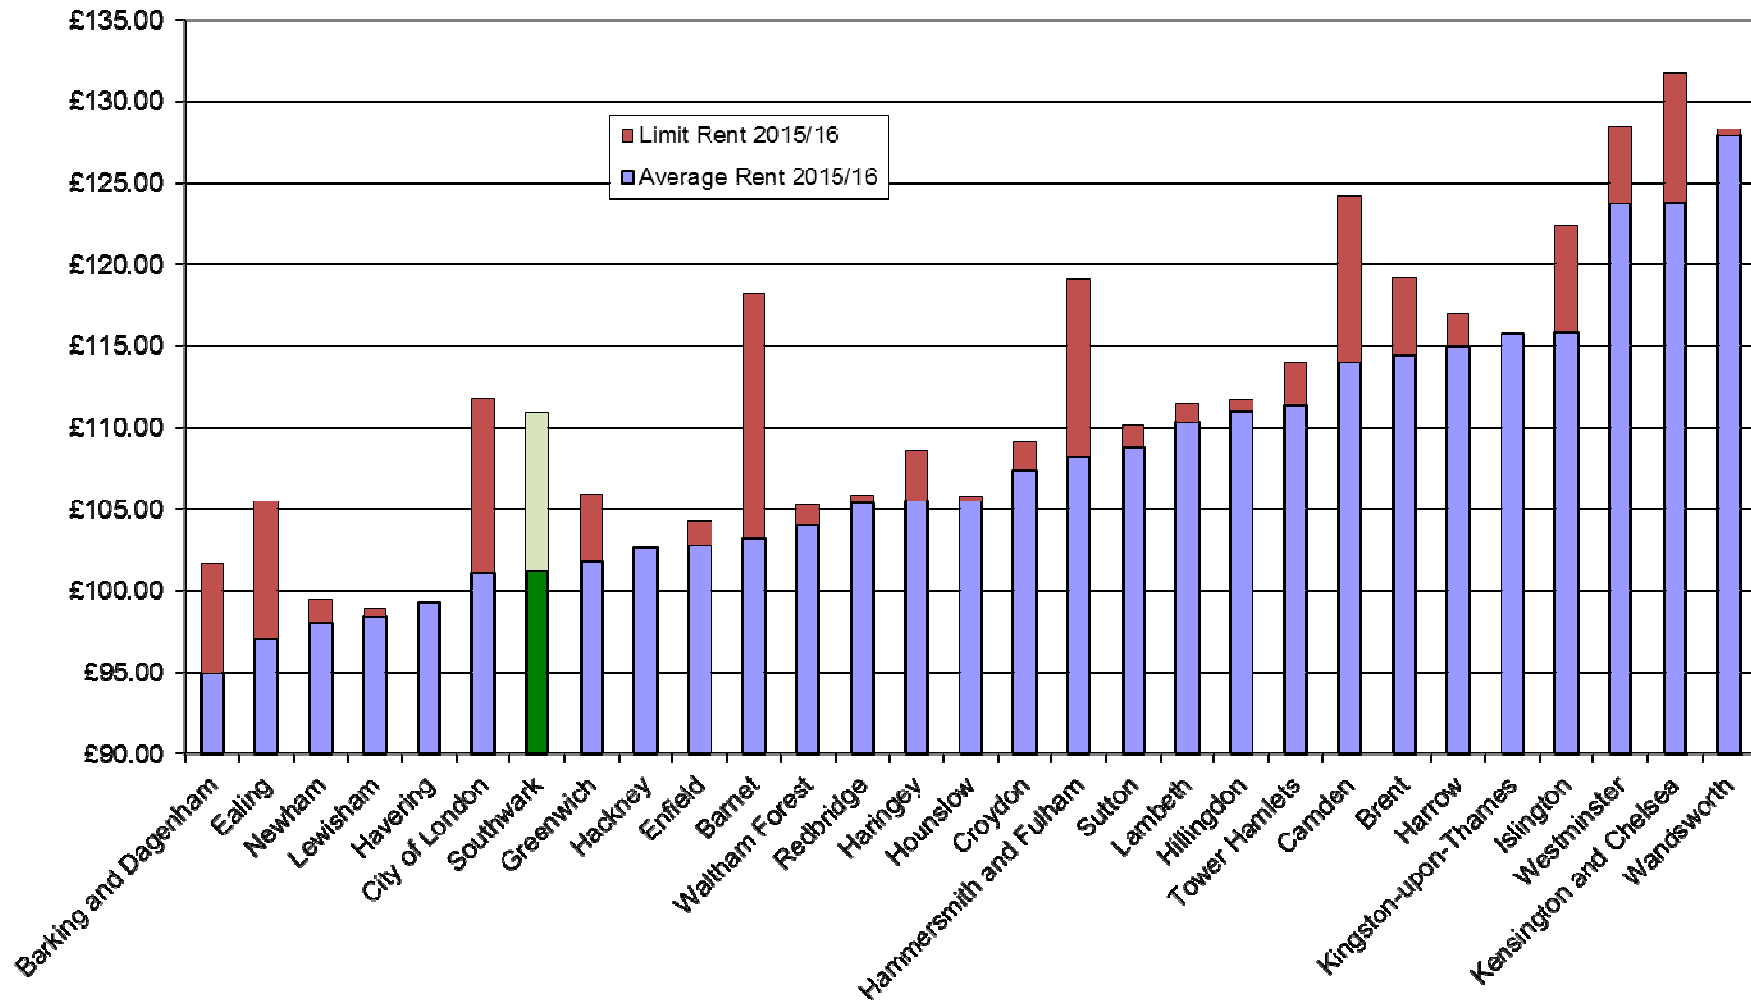

## APPENDIX B – ACTUAL AND TARGET RENTS BY LONDON BOROUGH 2015/16

Data source: London Boroughs HRA Budget Reports, CLG Limit Rent Letter 12 February 2015